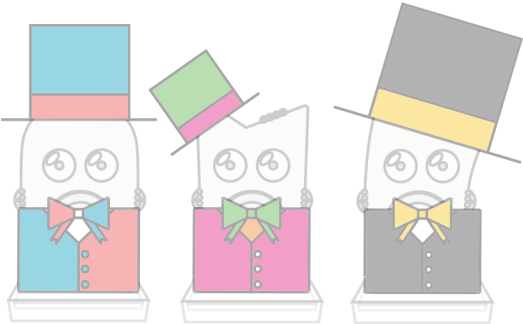

LRF Costume Time | Gentlebot

- fold
- ✂ cut
- //// glue

Tall hat

Tall hat ribbon

Gentlebot suit