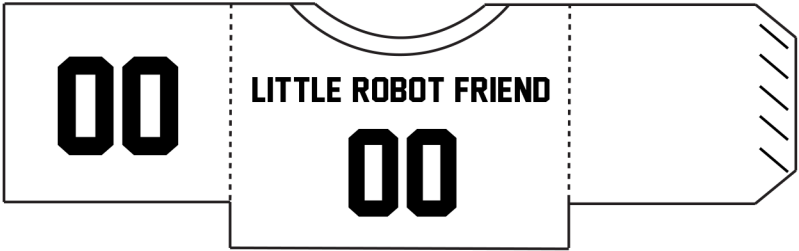

LRF Costume Time | Football bot

..... fold
✂ cut
//// glue

Football helmet

Football

Football Jersey

Referee outfit

Referee cap