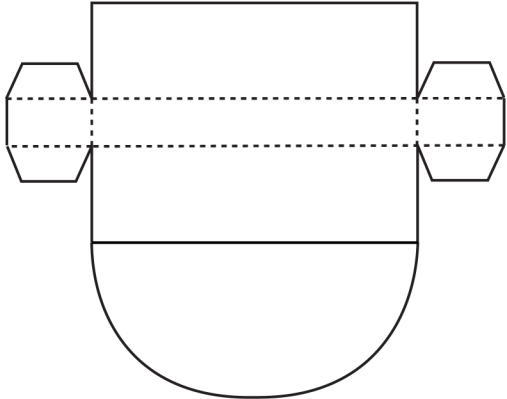

LRF Costume Time | Football bot

..... fold
✂ cut
//// glue

Football helmet

Football

Football Jersey

Referee outfit

Referee cap